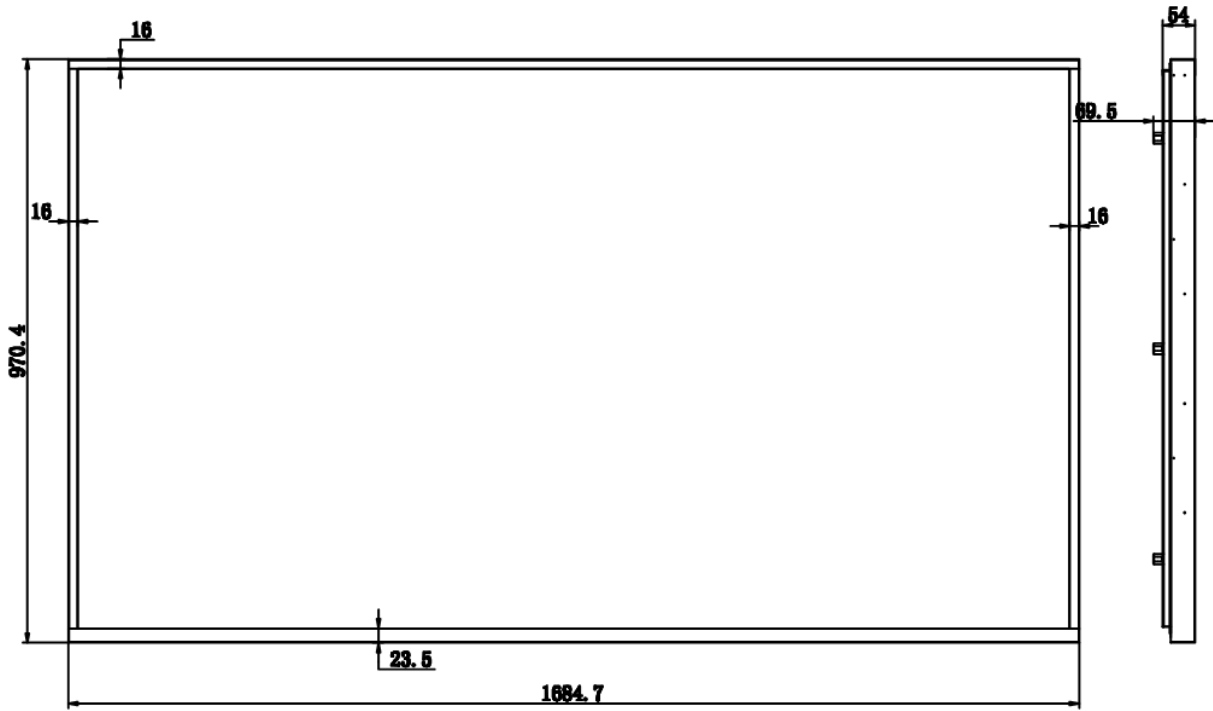

2. LCD Panel Drawing

3. LCD Monitor Drawing

All SUNUL high brightness LCD monitors are specifically designed for use in demanding applications. Each monitor utilizes industrial grade components. This ensures superior image quality, improved performance and greater durability. Please visit <https://www.SunUL.com> for more details.