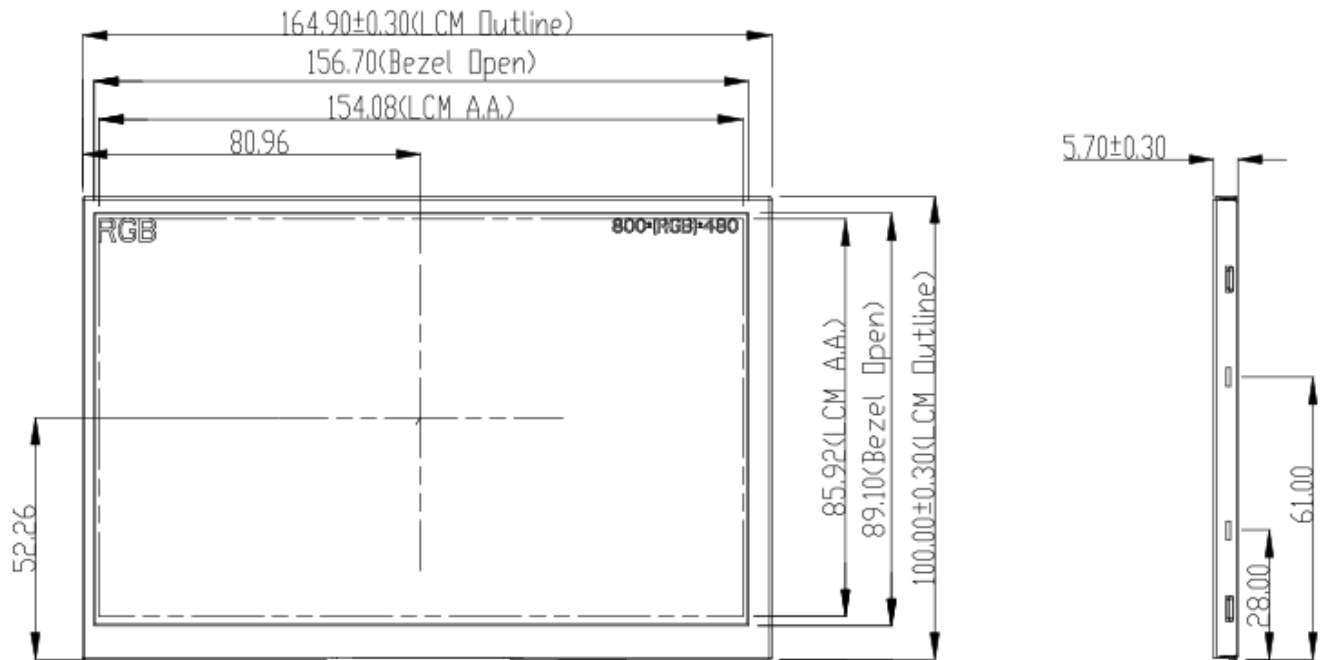

2. LCD Panel Drawing

3. LCD Monitor Drawing

All SUNUL high brightness LCD monitors are specifically designed for use in demanding applications. Each monitor utilizes industrial grade components. This ensures superior image quality, improved performance and greater durability. Please visit <https://www.SunUL.com> for more details.