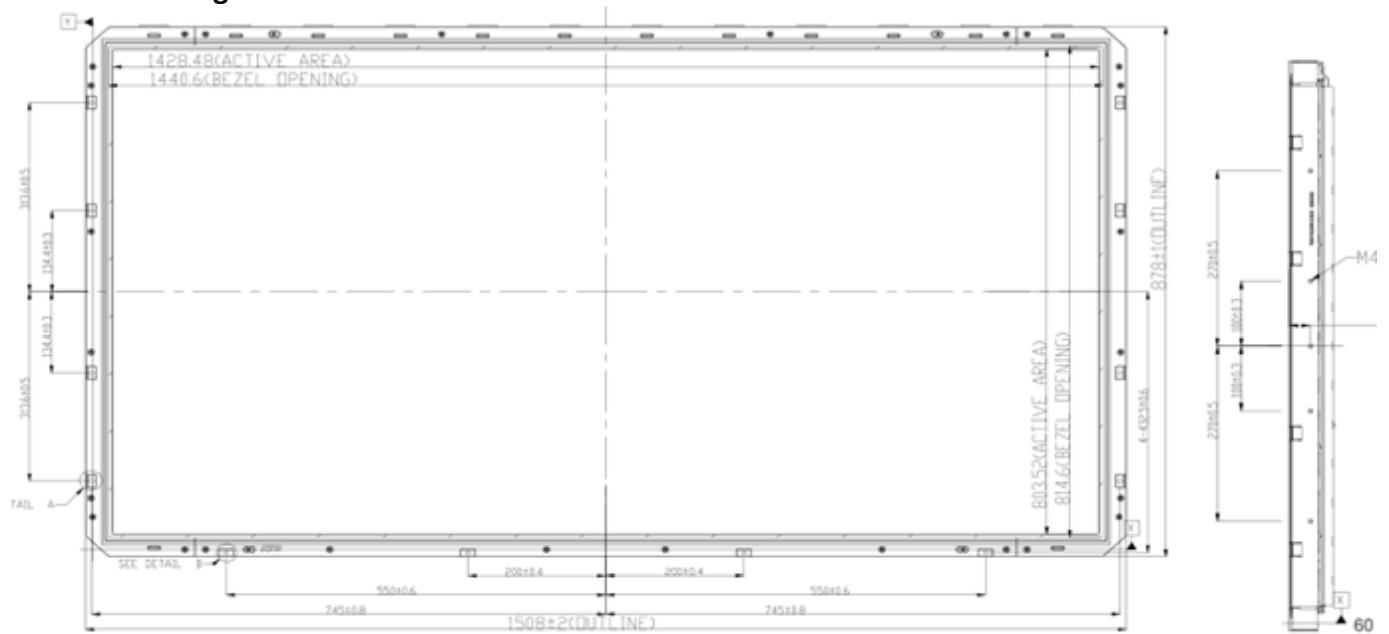

2. LCD Panel Drawing

3. LCD Monitor Drawing

All SUNUL high brightness LCD monitors are specifically designed for use in demanding applications. Each monitor utilizes industrial grade components. This ensures superior image quality, improved performance and greater durability. Please visit <https://www.SunUL.com> for more details.