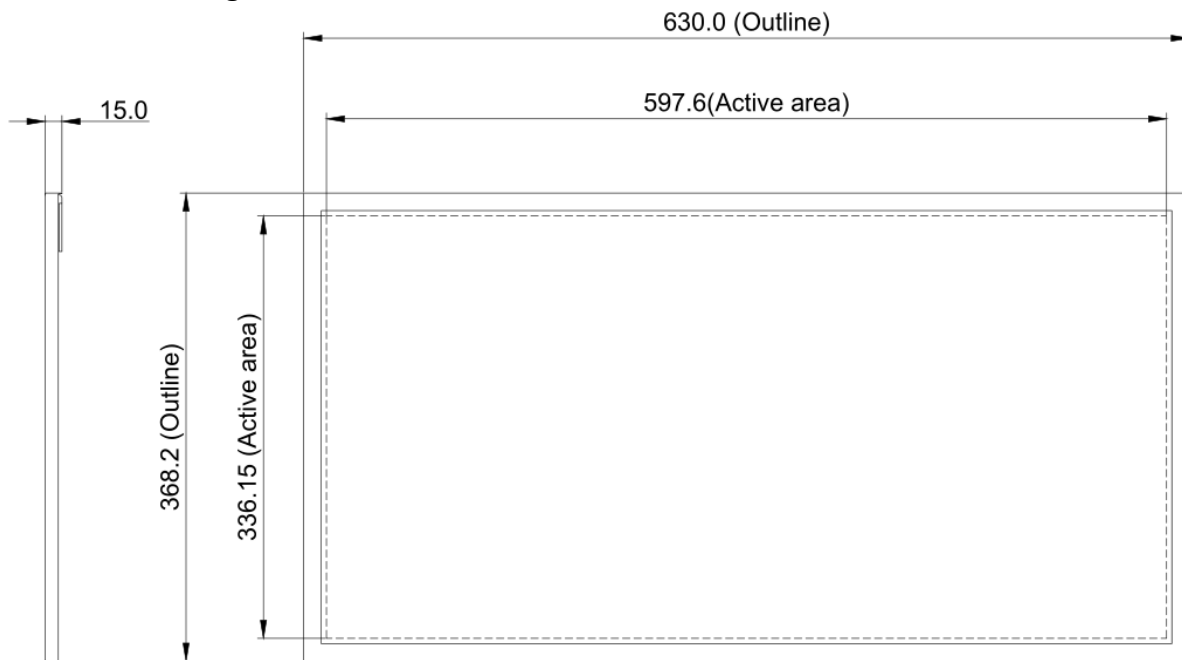

2. LCD Panel Drawing

3. LCD Monitor Drawing

All SUNUL high brightness LCD monitors are specifically designed for use in demanding applications. Each monitor utilizes industrial grade components. This ensures superior image quality, improved performance and greater durability. Please visit <https://www.SunUL.com> for more details.