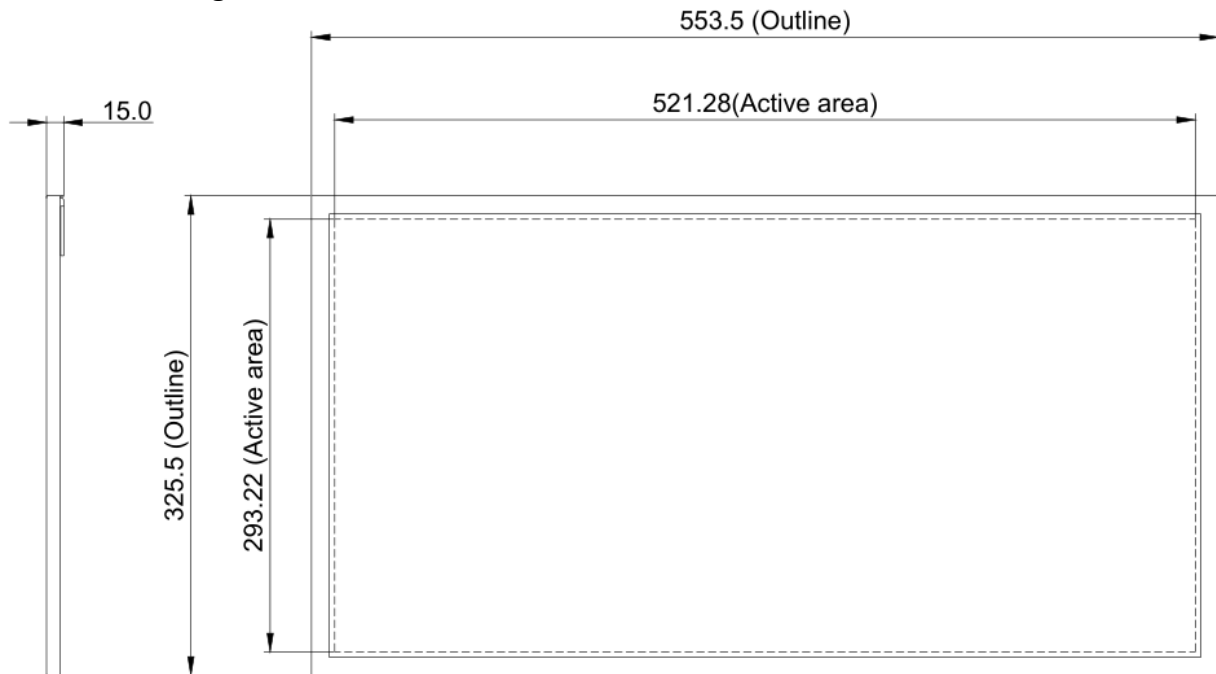

2. LCD Panel Drawing

3. LCD Monitor Drawing

All SUNUL high brightness LCD monitors are specifically designed for use in demanding applications. Each monitor utilizes industrial grade components. This ensures superior image quality, improved performance and greater durability. Please visit <https://www.SunUL.com> for more details.