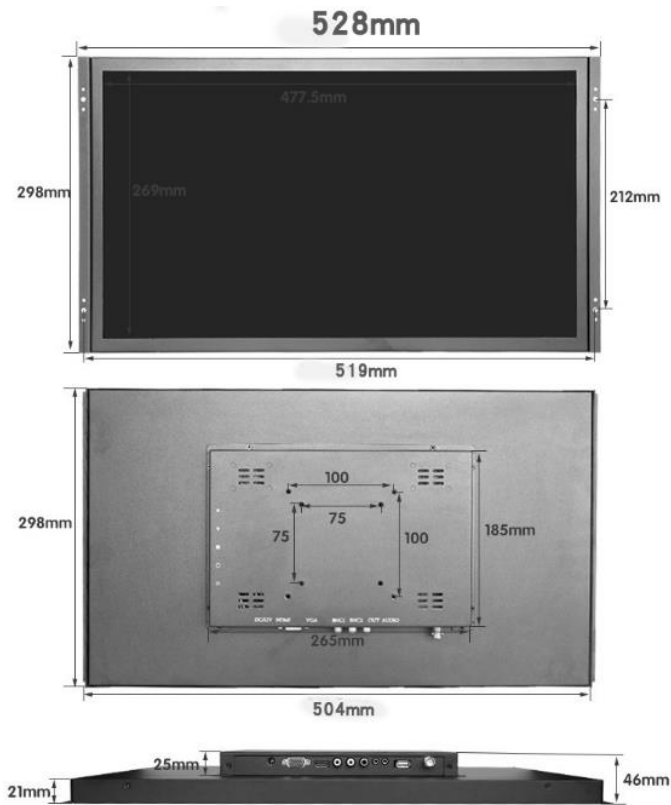

All SUNUL high brightness LCD monitors are specifically designed for use in demanding applications. Each monitor utilizes industrial grade components. This ensures superior image quality, improved performance and greater durability. Please visit <https://www.SunUL.com> for more details.