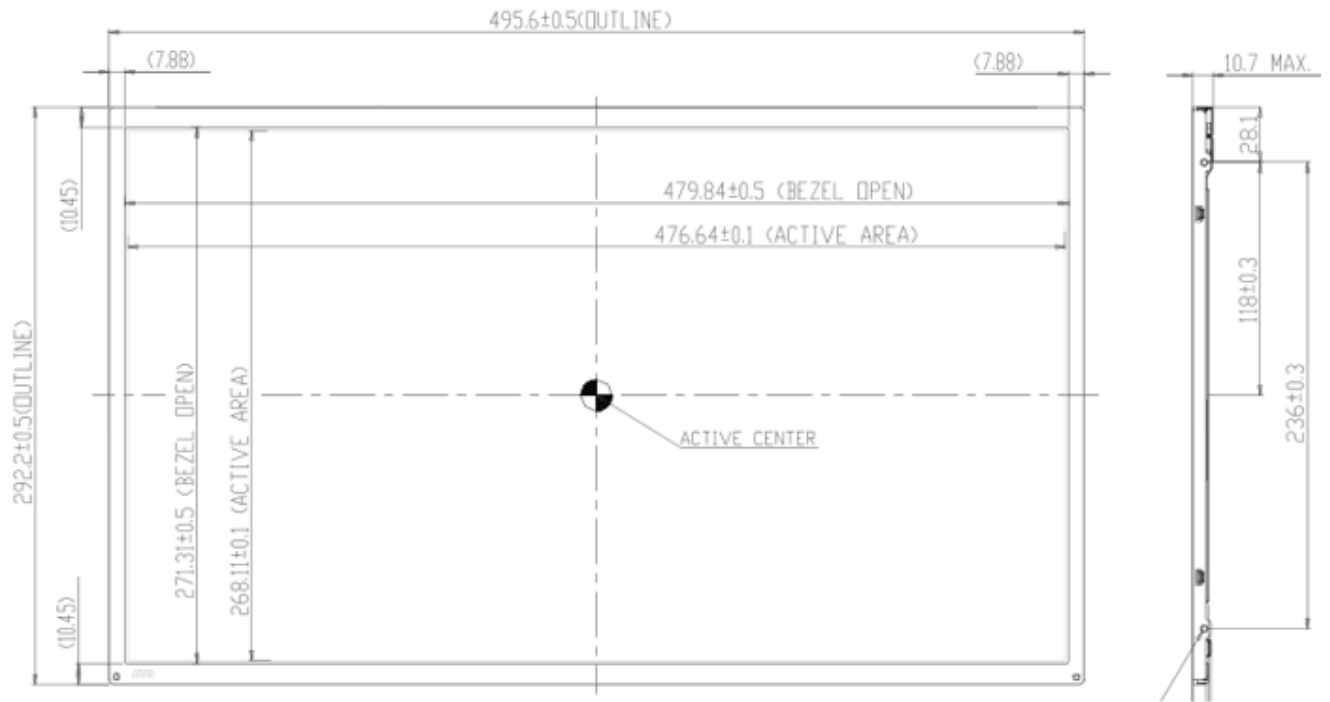

2. LCD Panel Drawing

3. LCD Monitor Drawing