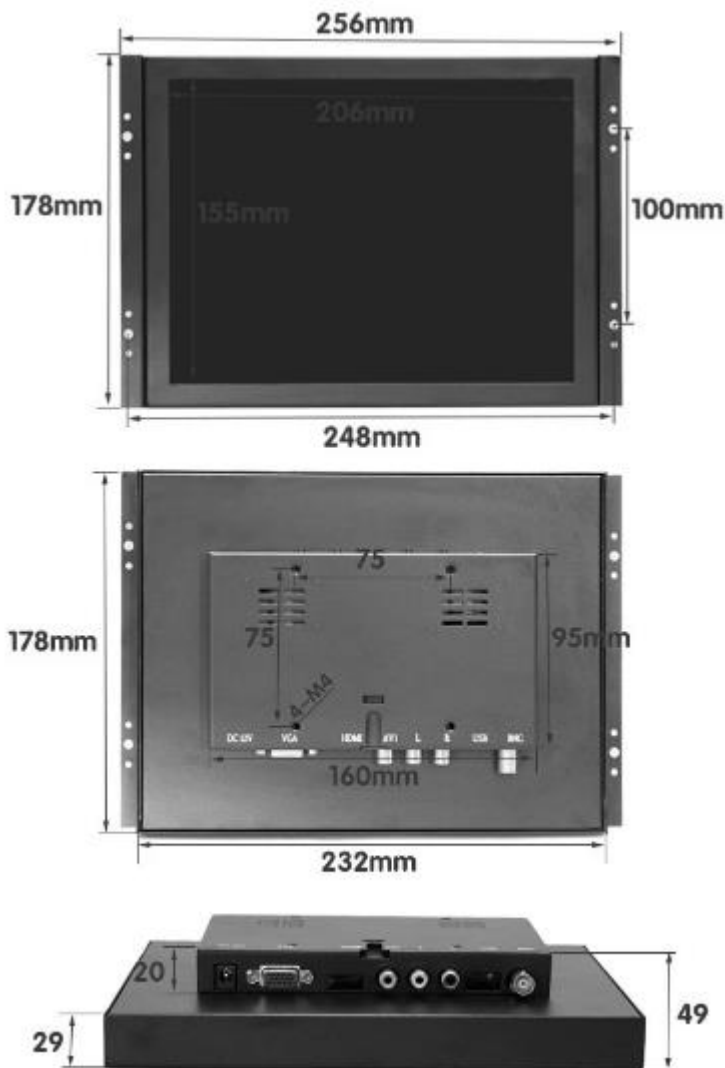

All SUNUL high brightness LCD monitors are specifically designed for use in demanding applications. Each monitor utilizes industrial grade components. This ensures superior image quality, improved performance and greater durability. Please visit <https://www.SunUL.com> for more details.