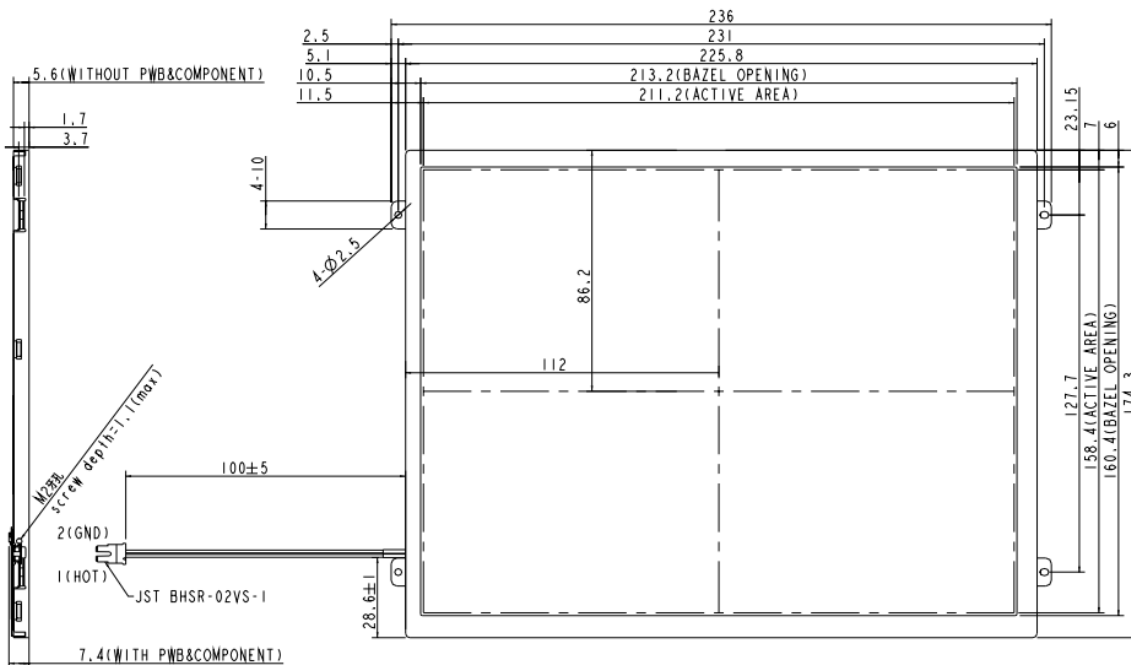

### 1. General Features

	Name	LCD Kits	LCD Monitor	Options
Display	Model	SL-10.4	SM-10.4	
	Housing	/	Metal housing	
	Size	10.4”		
	Surface	Anti-Glare		
Details	Resolution	1024x768		800x600,1024x600
	Aspect Ratio	4:3		
	Active Area	214 x 158 mm		
	Brightness	1500 nits		1500nits ~ 6000 nits
	Dimming	Light sensor automatic		Knob manual, RS232
	Response	12 ms		
	Contrast	1200:1		
	Viewing Angle	160 / 160		
	Colors	16.7M		
	Interface	LVDS		
	Inputs	AV x 1, VGA x 1, HDMI x 1		VGA, HDMI
	Control	OSD Menu via Touch buttons		Remote Control
	Voltage	12V		
	Dimension	243 x 184 x 6mm	256 x 178 x 50mm	
	Power	13.6 W		
	Weight	0.4 kg	0.9 kg	
Work Temp	-20 ~ 70 C			
Storage Temp	-40 ~ 80 C			
Options	Waterproof, Anti-reflective Glass, Remote Control			

## 2. LCD Panel Drawing