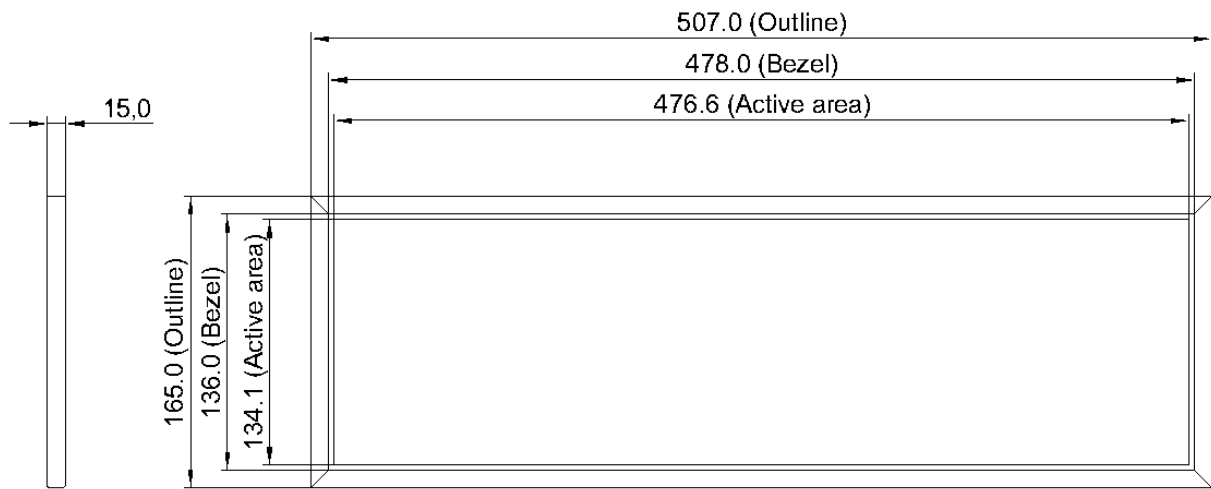

## 1. General Features

Model	Type	SR21.5-540	SR21.5-540MA	SR21.5-540MB
Display	Housing	/	Metal housing	Metal housing
	Size	19.5”	19.5”	19.5”
	Resolution	1920x540	1920x540	1920x540
	Active Area	477x134 mm	477x134 mm	477x134 mm
	Brightness	300 nits	300 nits	300 nits
	Contrast	1200:1	1200:1	1200:1
	Viewing Angle	170/170	170/170	170/170
	Color	16.7M	16.7M	16.7M
Inputs	Operating System	/	/	Android
	Interface	HDMI x 1, VGA x 1	HDMI x 1, VGA x 1	RJ45 x 1, USB x 1, Wi-Fi x 1
	CPU	/	/	ARM RK3368
	Memory	/	/	DDR-3, 1GB
	Storage	/	/	8G EMMC
Others	Power	12V, 20W	12V, 20W	12V, 20W
	Net Weight	1.8 kg	1.8 kg	1.8 kg
	Net Size	512x165x15mm	512x165x30mm	512x165x30mm
	Appearance	/	Black/white	Black/white
	Installation	VESA holes	VESA hole (Stretched Bar rack optional)	VESA hole (Stretched Bar rack optional)

## 2. Mechanical Characteristics

Unit:mm

Side view

Front view

B