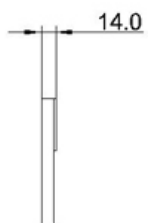

## 1. General Features

Model	Type	SR18.5-166	SR18.5-166MA	SR18.5-166MB
Display	Housing	/	Metal housing	Metal housing
	Size	16.3”	16.3”	16.3”
	Resolution	1366x166	1366x166	1366x166
	Active Area	410x50 mm	410x50 mm	410x50 mm
	Brightness	300 nits	300 nits	300 nits
	Contrast	1200:1	1200:1	1200:1
	Viewing Angle	160/160	160/160	160/160
	Color	16.7M	16.7M	16.7M
Inputs	Operating System	/	/	Android
	Interface	HDMI x 1, VGA x 1	HDMI x 1, VGA x 1	RJ45 x 1, USB x 1, Wi-Fi x 1
	CPU	/	/	ARM RK3368
	Memory	/	/	DDR-3, 1GB
	Storage	/	/	8G EMMC
Others	Power	12V, 10W	12V, 10W	12V, 10W
	Net Weight	1.3 kg	1.3 kg	1.3 kg
	Net Size	437x77x15 mm	437x77x30 mm	437x77x30 mm
	Appearance	/	Black/white	Black/white
	Installation	VESA holes	VESA hole (Shelf edge rack optional)	VESA hole (Shelf edge rack optional)

## 2. Mechanical Characteristics

Unit:mm

Side view

Back view