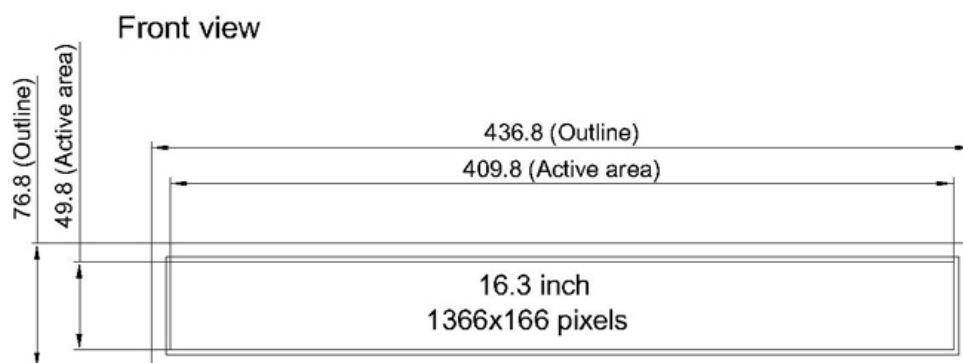

2. Mechanical Characteristics

Unit:mm