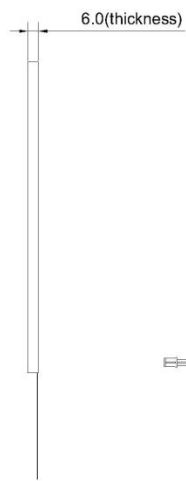

### 1. General Features

Model	Type	SR10.4-600	SR10.4-600MA	SR10.4-600MB
Display	Housing	/	Metal housing	Metal housing
	Size	8.8”	8.8”	8.8”
	Resolution	600x600	600x600	600x600
	Active Area	158x158 mm	158x158 mm	158x158 mm
	Brightness	300 nits	300 nits	300 nits
	Contrast	1200:1	1200:1	1200:1
	Viewing Angle	160/160	160/160	160/160
	Color	16.7M	16.7M	16.7M
Inputs	Operating System	/	/	Android
	Interface	HDMI x 1, VGA x 1	HDMI x 1, VGA x 1	RJ45 x 1, USB x 1, Wi-Fi x 1
	CPU	/	/	ARM RK3368
	Memory	/	/	DDR-3, 1GB
	Storage	/	/	8G EMMC
Others	Power	12V, 4W	12V, 4W	12V, 4W
	Net Weight	0.5 kg	0.5 kg	0.5 kg
	Net Size	180x178x5mm	180x178x15mm	180x178x15mm
	Appearance	/	Black/white	Black/white
	Installation	VESA holes	VESA hole (Stretched Bar rack optional)	VESA hole (Stretched Bar rack optional)

## 2. Mechanical Characteristics

Unit:mm

Front view

Side view

Back view