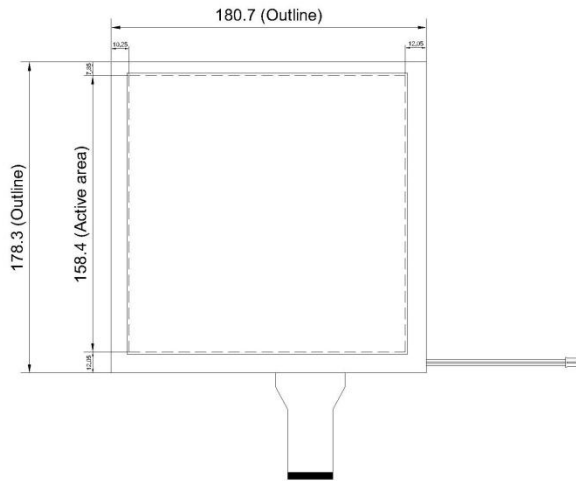

Stretched Bar display is that the small bar display typically from 11 to 86 inch which are used for advertising, product information and merchandise presentation. The display has the built-in media player are economical choices for catching attention at point of sale, and it can turn your shop into a contemporary retail business to reinforce customers shopping experience. it's been successfully and commonly utilized in supermarket, retail shops and grocery stores, brand chain stores including pharmacy for immersive advertising and makes creating. We also offer high brightness stretched displays up to 2000 nits for outdoor use.

### 1. General Features

Model	Type	SR10.4-600	SR10.4-600MA	SR10.4-600MB
Display	Housing	/	Metal housing	Metal housing
	Size	8.8”	8.8”	8.8”
	Resolution	600x600	600x600	600x600
	Active Area	158x158 mm	158x158 mm	158x158 mm
	Brightness	300 nits	300 nits	300 nits
	Contrast	1200:1	1200:1	1200:1
	Viewing Angle	160/160	160/160	160/160
	Color	16.7M	16.7M	16.7M
Inputs	Operating System	/	/	Android
	Interface	HDMI x 1, VGA x 1	HDMI x 1, VGA x 1	RJ45 x 1, USB x 1, Wi-Fi x 1
	CPU	/	/	ARM RK3368
	Memory	/	/	DDR-3, 1GB
	Storage	/	/	8G EMMC
Others	Power	12V, 4W	12V, 4W	12V, 4W
	Net Weight	0.5 kg	0.5 kg	0.5 kg
	Net Size	180x178x5mm	180x178x15mm	180x178x15mm
	Appearance	/	Black/white	Black/white
	Installation	VESA holes	VESA hole (Stretched Bar rack optional)	VESA hole (Stretched Bar rack optional)

## 2. Mechanical Characteristics

Unit:mm

Front view

Side view

Back view